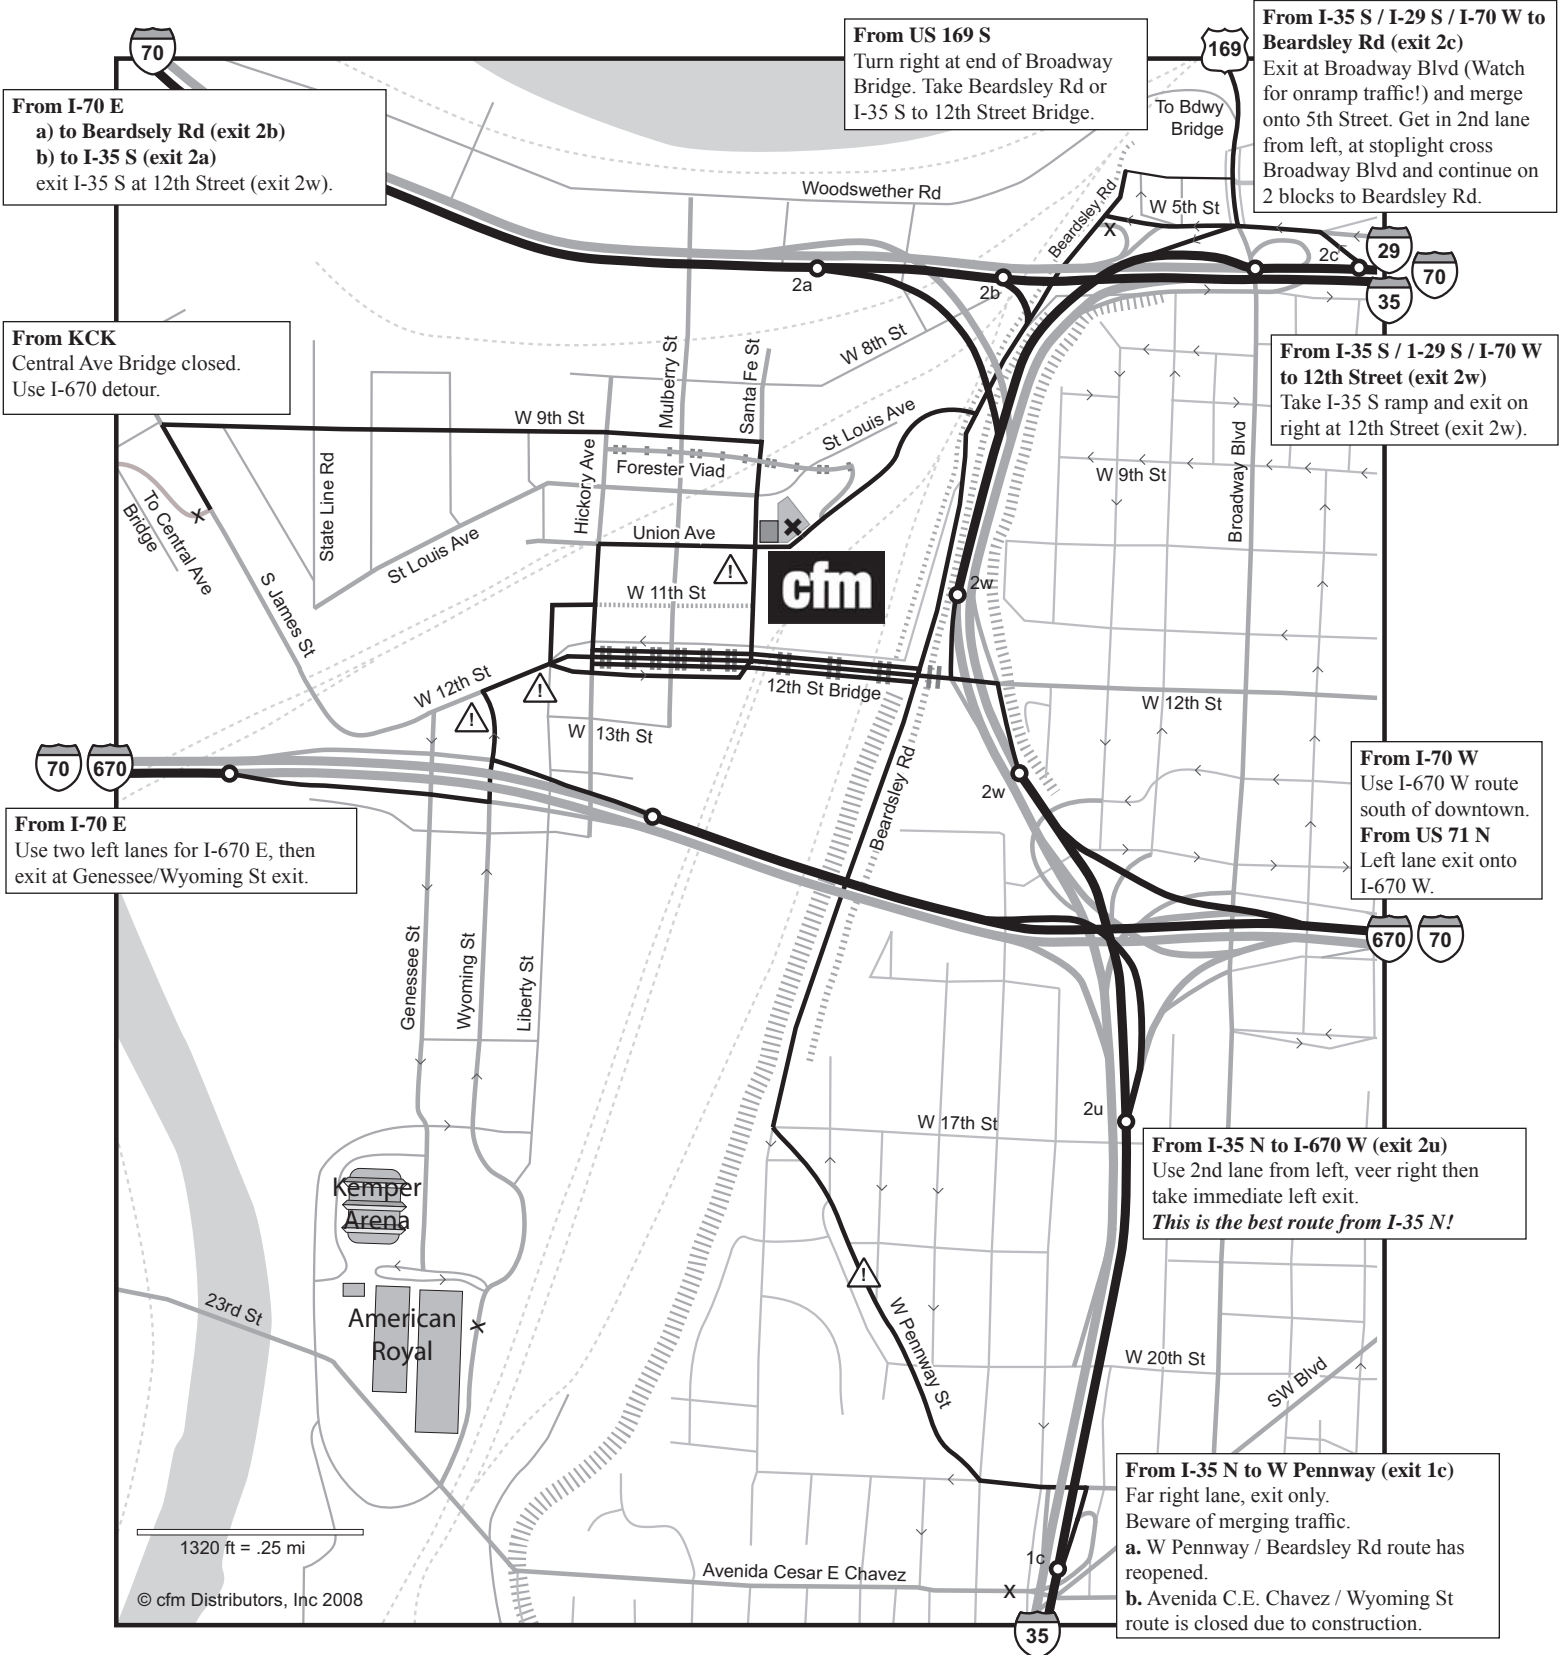

cfm Distributors, Inc in Kansas City

In the West Bottoms, 2 blocks north of the 12th Street Bridge

cfm Distributors, Inc • 1104 Union Ave • Kansas City, MO 64101
816-842-5400 ph • 800-322-9675 ph • 816-842-2681 fx

For more detailed maps and driving directions, the latest road construction updates, or detailed MapQuest directions from your location to cfm, visit our website at: www.cfm distributors.com/contact.htm