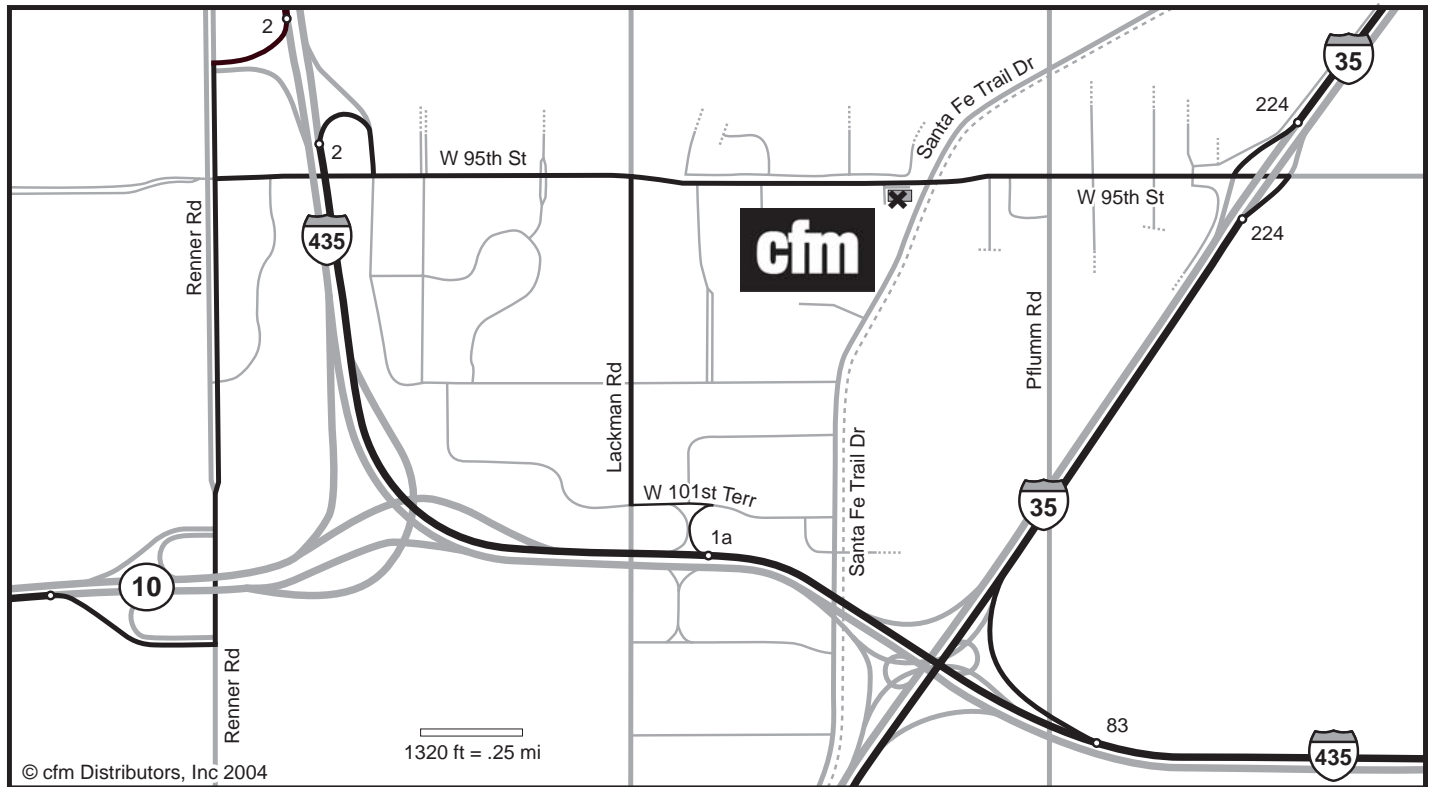

cfm Distributors, Inc in Lenexa, KS

1 mile west of I-35 on 95th Street

From 95th Street westbound (from I-35)

Drive west to stoplight at Santa Fe Trail Dr
Go through the intersection in left lane
Turn into first parking lot entrance on left-hand side

From 95th Street eastbound (from I-435)

Drive east to just before Santa Fe Trail Dr
Turn right into last parking lot entrance before stoplight

From I-35 North / South

Take 95th St exit (exit #224)
Santa Fe Trail Drive is about 1 mile west from I-35

From I-435 West

Take Lackman Rd Exit (exit #1A)
Turn left at the light, which is 101st Terr
Turn right onto Lackman Rd from 101st Terr
Turn right onto 95th St from Lackman Rd
Santa Fe Trail Dr is about a half mile from Lackman Rd

From I-435 South

Take the 95th St Exit (exit #2)
Turn left at the stop sign onto Renner Rd
Turn left onto W 95th St at the next stoplight
Santa Fe Trail Dr is one and a half miles from Renner Rd

cfm Distributors, Inc