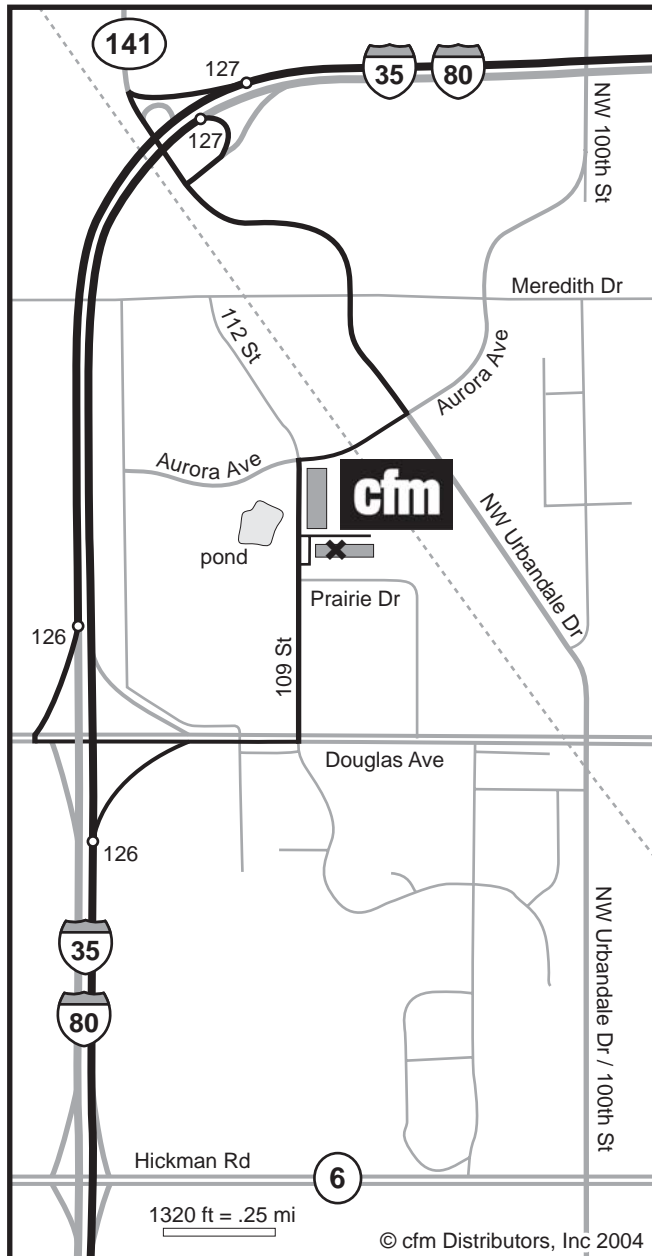

# cfm Distributors, Inc in Urbandale, IA

*1-1/2 blocks north of Douglas on 109th Street*

The cfm Store entrance is set back from 109th Street.  
Turn into the parking lot with the radio station vans out front.

### From I-35 / I-80 (either direction)

Exit I-35 at Douglas Ave (Exit #126) in Urbandale  
Head east two blocks to first stop light at 109th St  
Turn left (north) onto 109th  
Drive north approximately 1/4-mile  
cfm Store is located on the east side of the road  
cfm building is perpendicular to the road  
Storefront does not face the road

### The Backway (coming from the I-35/80 East)

Exit I-35 at the Grimes exit (Exit #127)  
Turn left onto NW Urbandale Ave and head south  
Cross the intersection at Meredith Dr  
Continue south on NW Urbandale to Aurora Ave  
Turn right onto Aurora Ave  
Drive west on Aurora Ave for 1 block  
At the stop sign, turn left (south) onto 109th St  
cfm is in the second building on the left