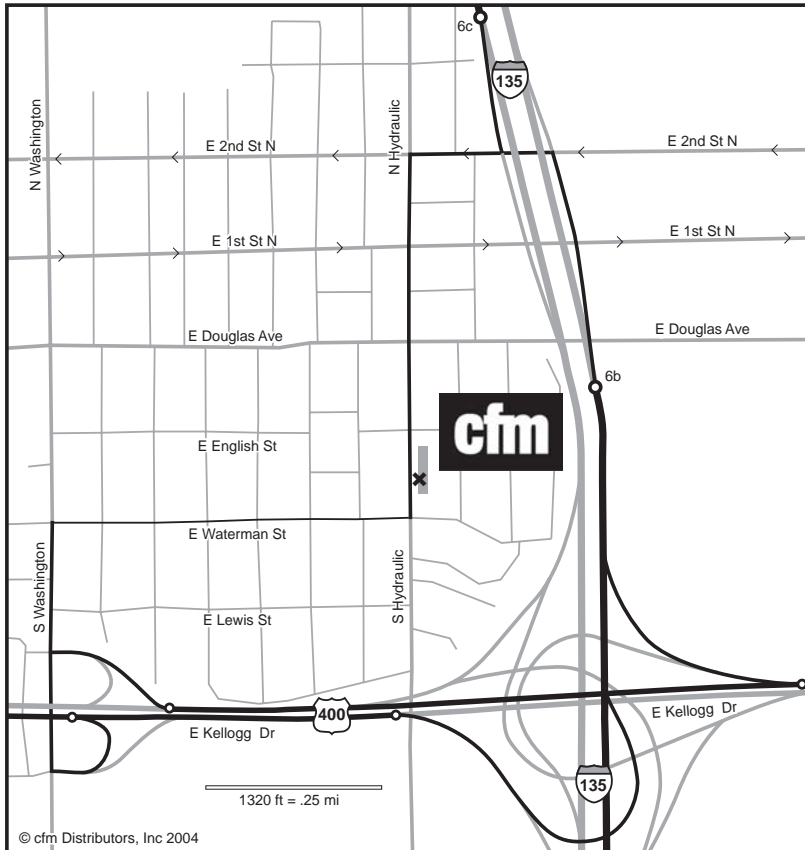

cfm Distributors, Inc in Wichita, KS

1-1/2 blocks south of Douglas on South Hydraulic

cfm Distributors, Inc
212 S Hydraulic St Ste 300
Wichita KS 67211
316-262-5231 ph
800-436-0317 ph
316-262-5287 fx